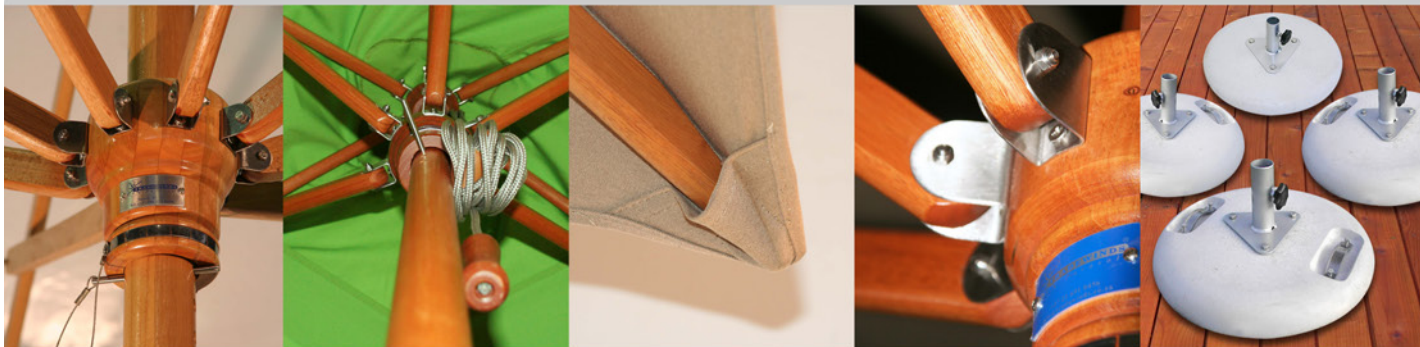

## FINELY CRAFTED

Tradewinds parasols are crafted from Eucalyptus hardwood timber that is harvested from renewable resources. The timber is factory treated to withstand harsh outdoor conditions. All fittings and fasteners are manufactured from high grade stainless steel. Product options are **Classic Karri** (Eucalyptus Diversicolor).

Frame manufactured with Eucalyptus hardwood timber

All components are made for easy replacement

The 'V' stlye pocket is double layered and reinforced with PVC

All brackets are made of stainless steel for durability and long life

Concrete bases are available in three sizes, 25kg, 40kg, 60kg.

Our Standard canvasses are solution dyed, and include polymers sourced in Europe (including recycled materials) and woven in South Africa. All have a 3 year fade warranty, are water/oil/soil repellent and have additional protection from a Teflon coating. All are mould/mildew treated. All wear points are reinforced with heavy duty PVC and a large wind-vent maximises use in windy conditions.